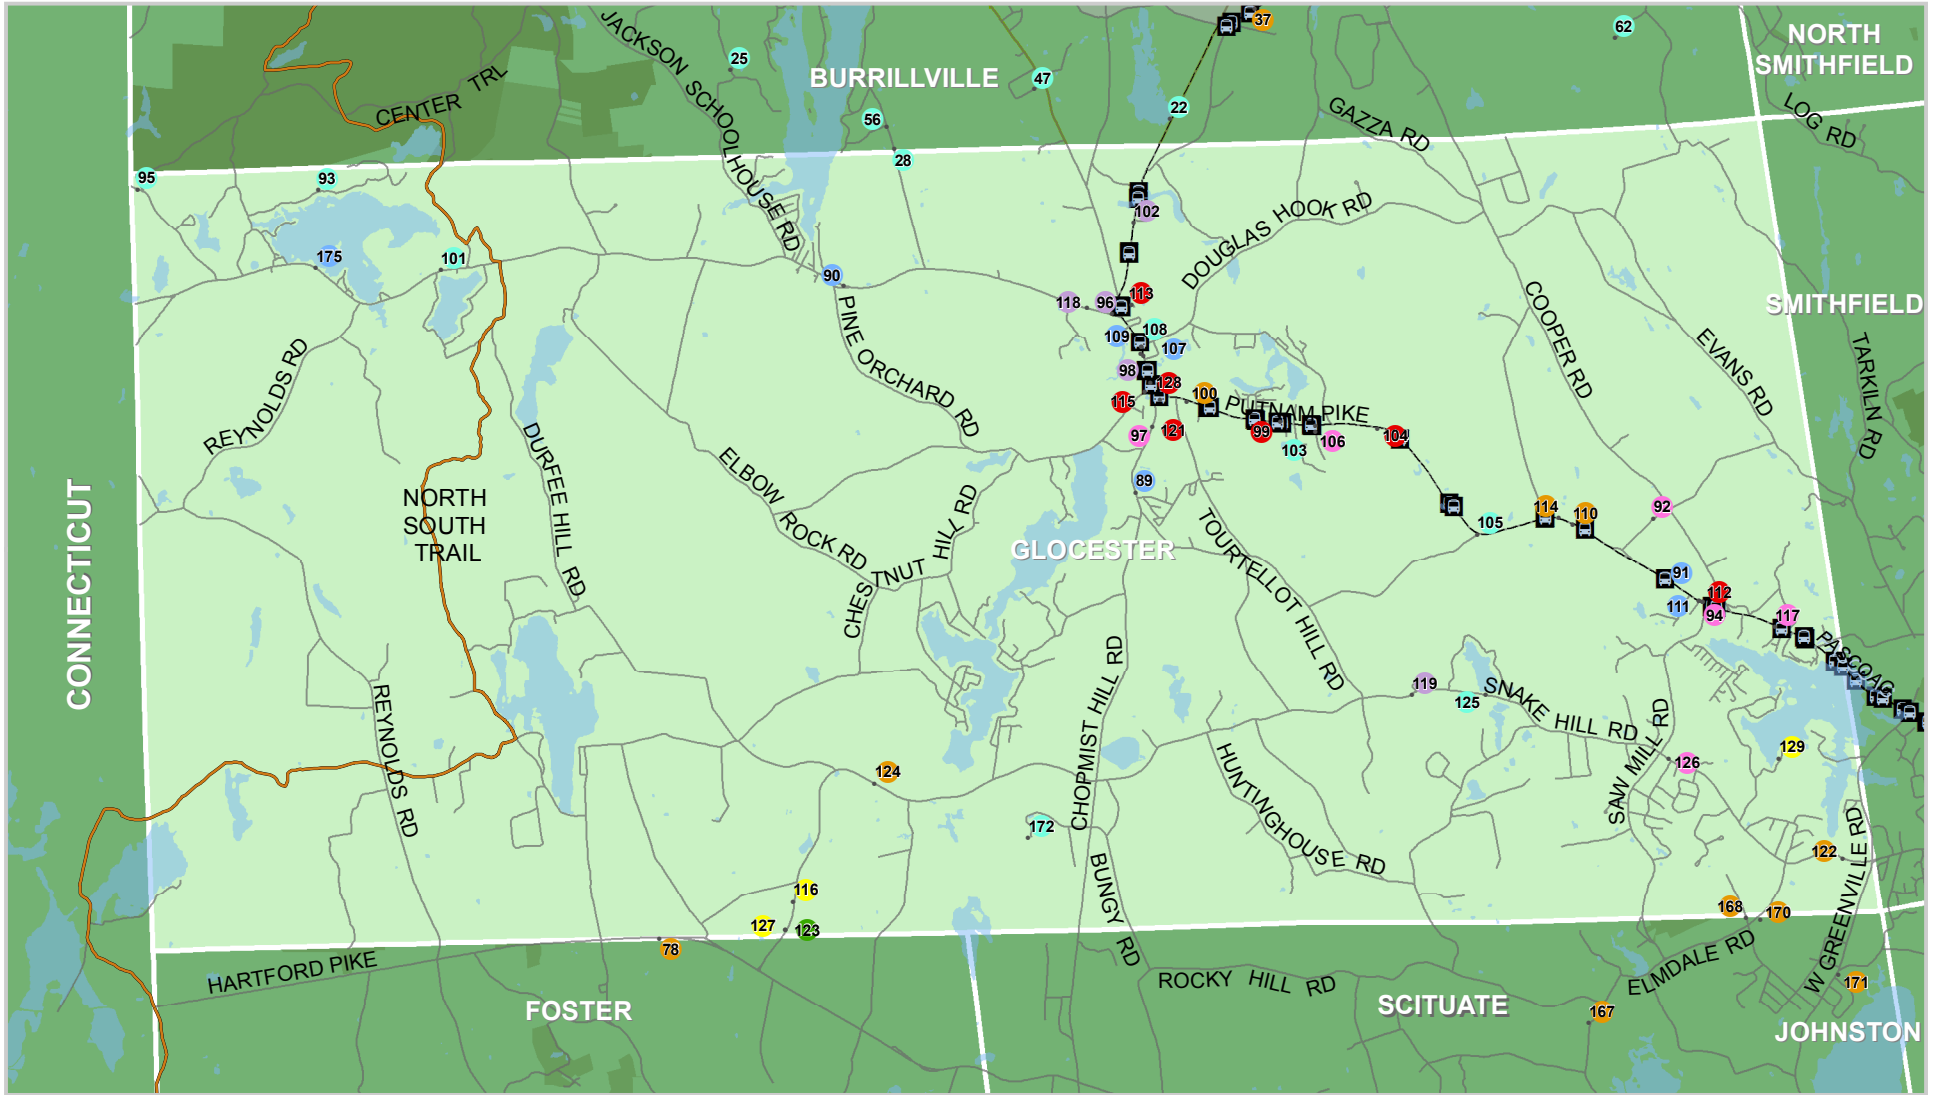

GLOCESTER RESOURCES

RESOURCE SECTORS

■ education	■ neighborhood organization
■ environmental	■ nutrition
■ faith	■ recreation/physical activity
■ health/preventative care	■ town services

RIPTA Bus Stops   Flex Service Area

0 0.5 1 2 Miles

Sources: Rhode Island Geographic Information System, Rhode Island Public Transit Authority, YWCA Rhode Island

Map Produced By
The Providence Plan, 2013