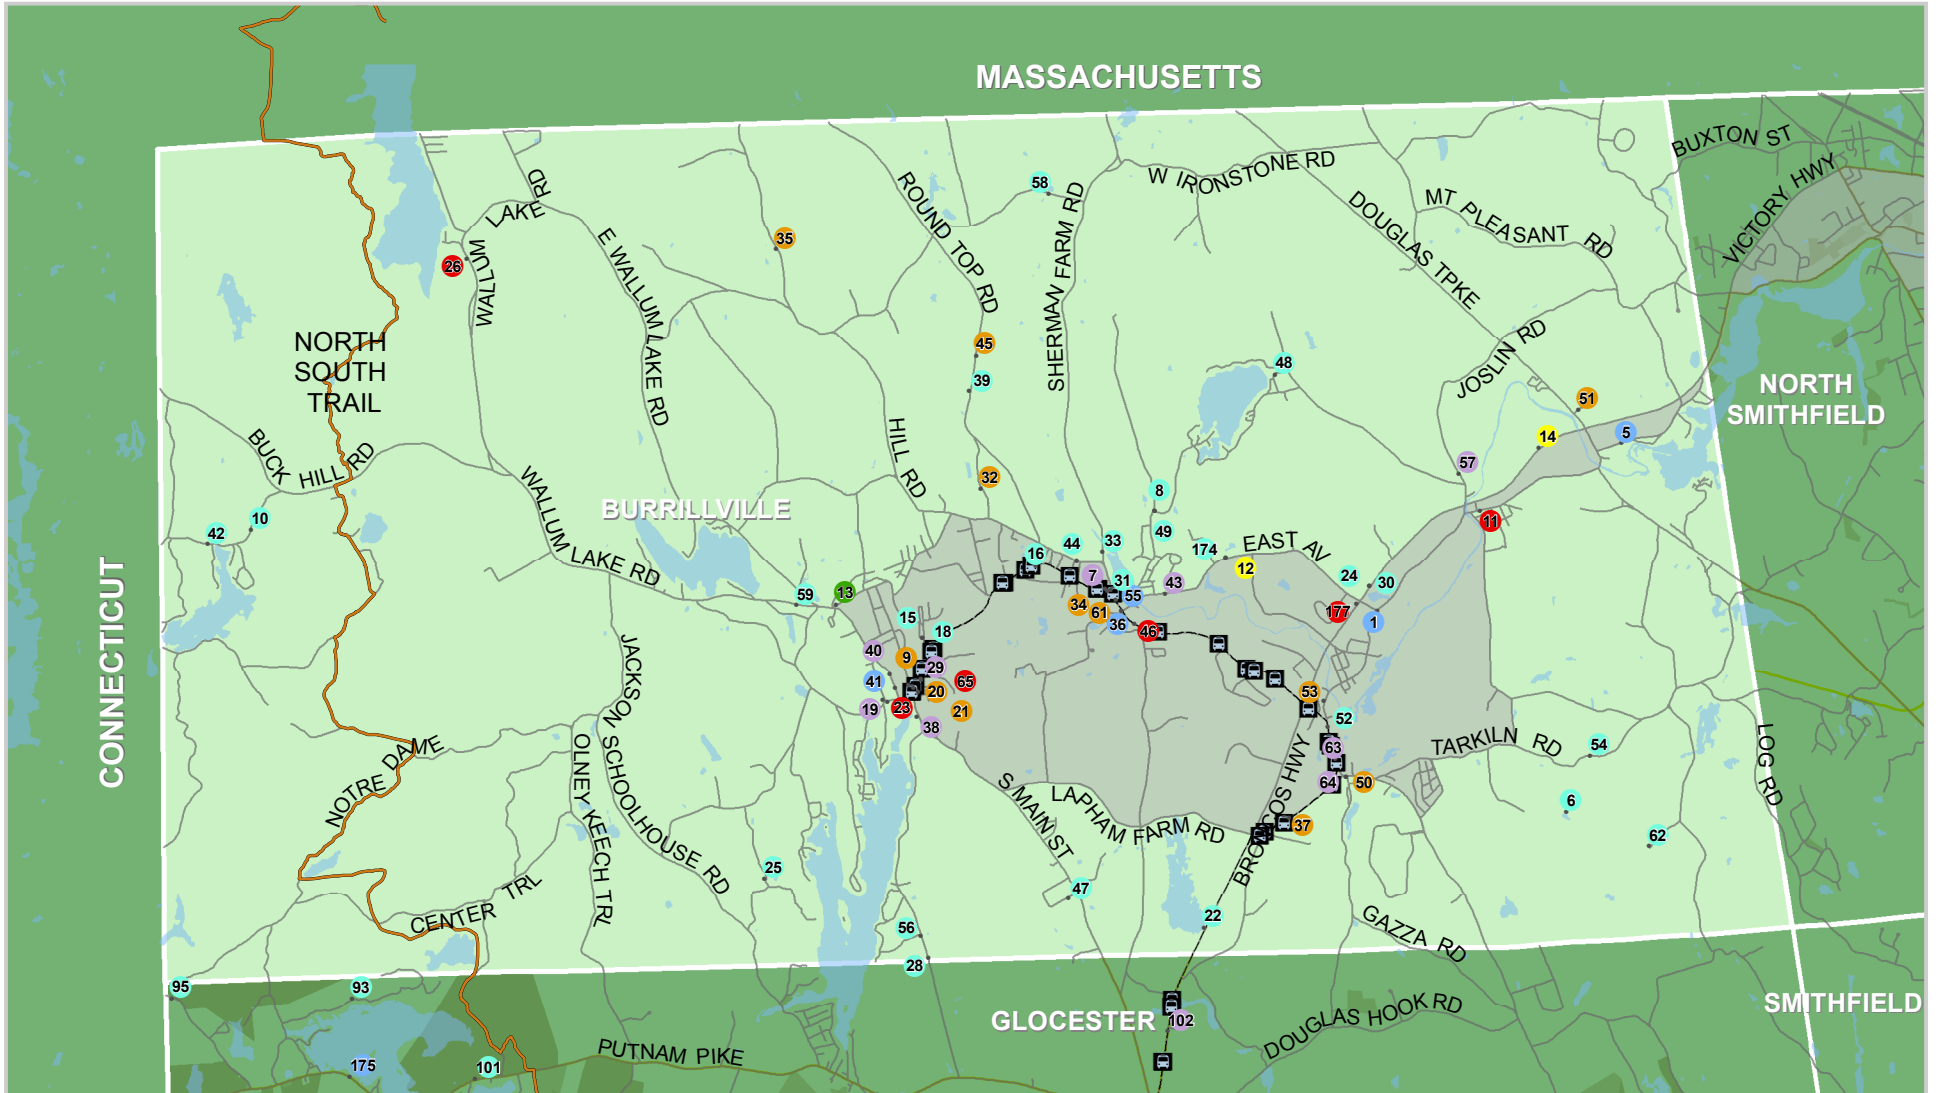

Resource Guide

Maps and Contact Information for
Burrillville, Foster, Glocester, and Scituate

December
2013

rhode island

BURRILLVILLE RESOURCES

RESOURCE SECTORS

- | | |
|---|--|
| ■ education | ■ neighborhood organization |
| ■ environmental | ■ nutrition |
| ■ faith | ■ recreation/physical activity |
| ■ health/preventative care | ■ town services |

 RIPTA Bus Stops  Flex Service Area

0 0.5 1 2
Miles

Sources: Rhode Island Geographic Information System, Rhode Island Public Transit Authority, YWCA Rhode Island

Map Produced By
The Providence Plan, 2013