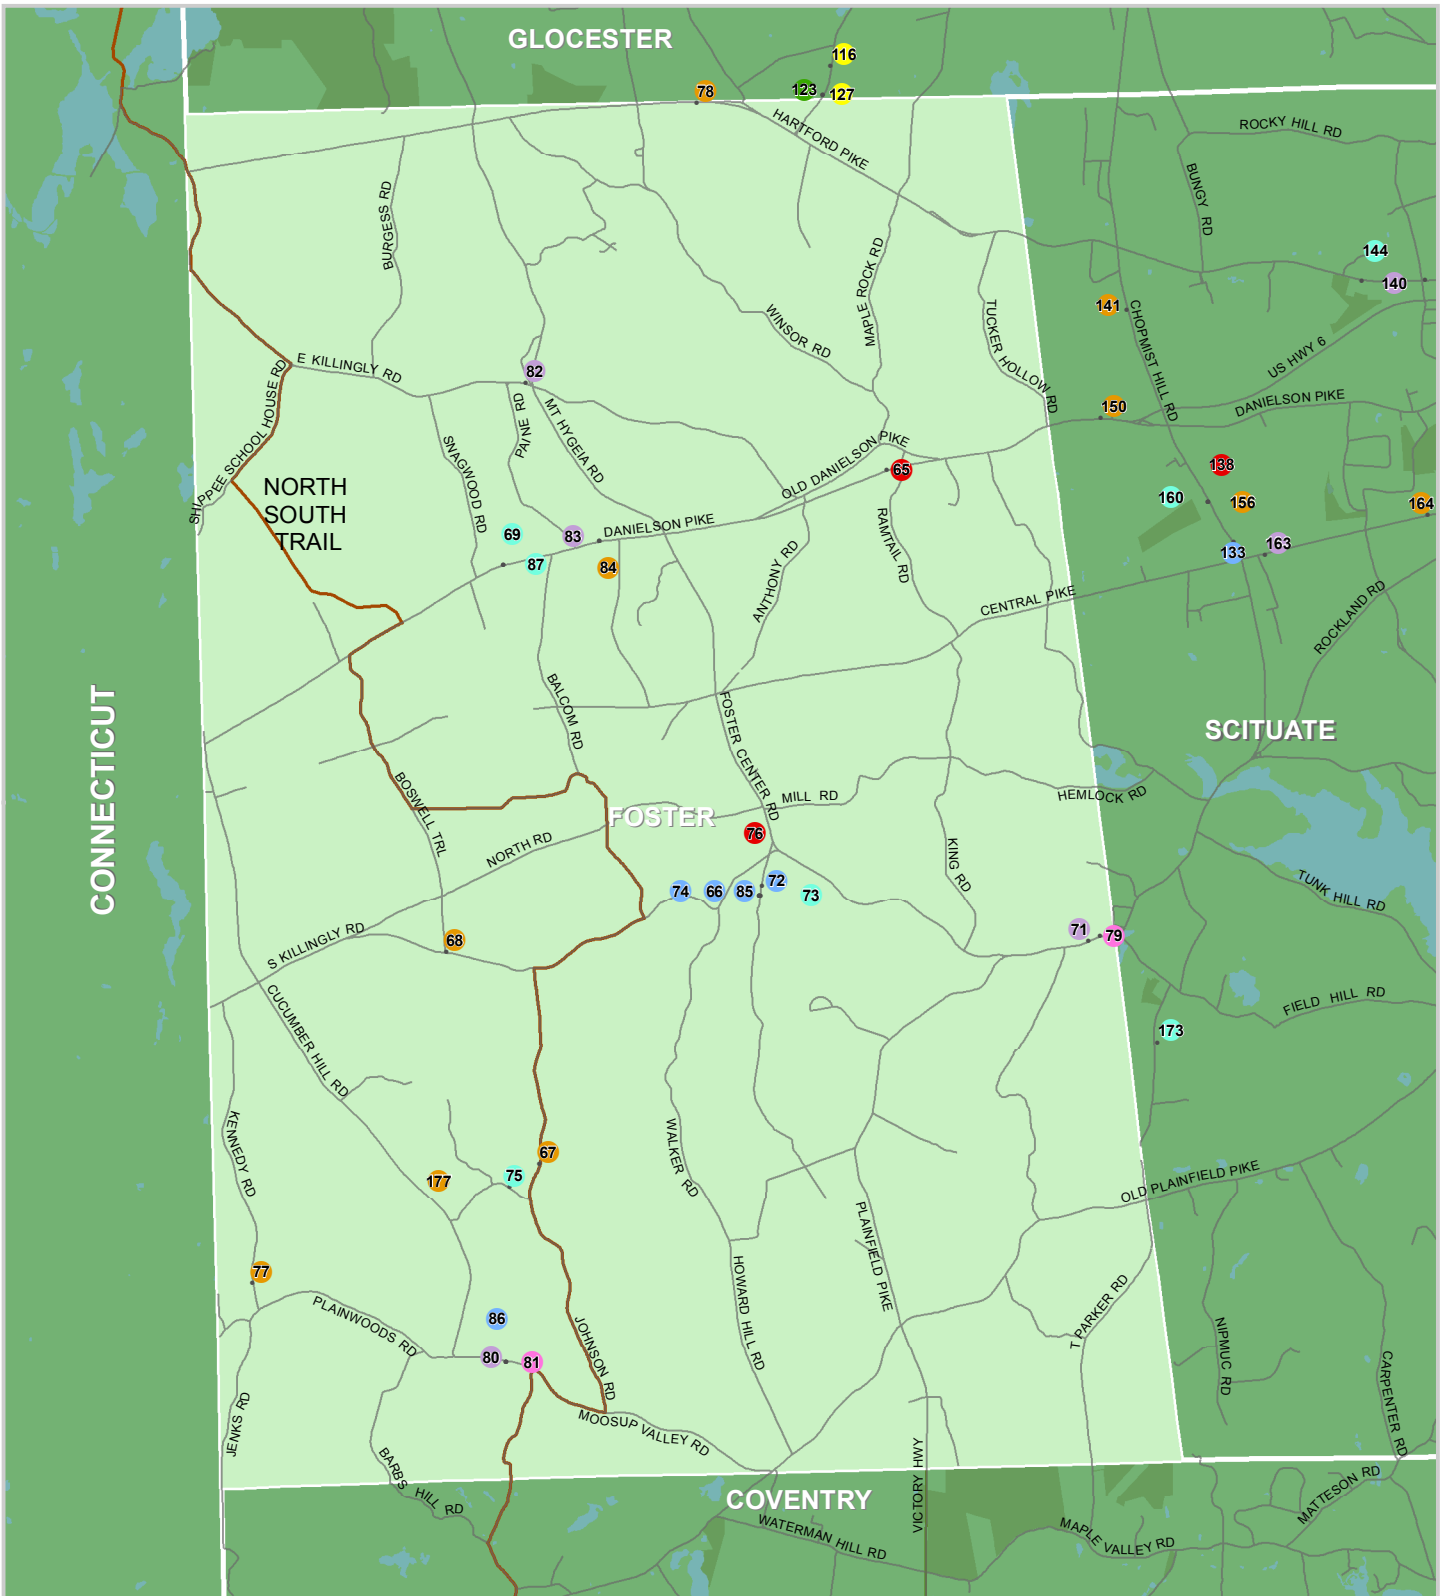

FOSTER RESOURCES

RESOURCE SECTORS

■ education	■ neighborhood organization
■ environmental	■ nutrition
■ faith	■ recreation/physical activity
■ health/preventative care	■ town services

Sources: Rhode Island Geographic Information System, Rhode Island Public Transit Authority, YWCA Rhode Island
Map Produced By The Providence Plan, 2013